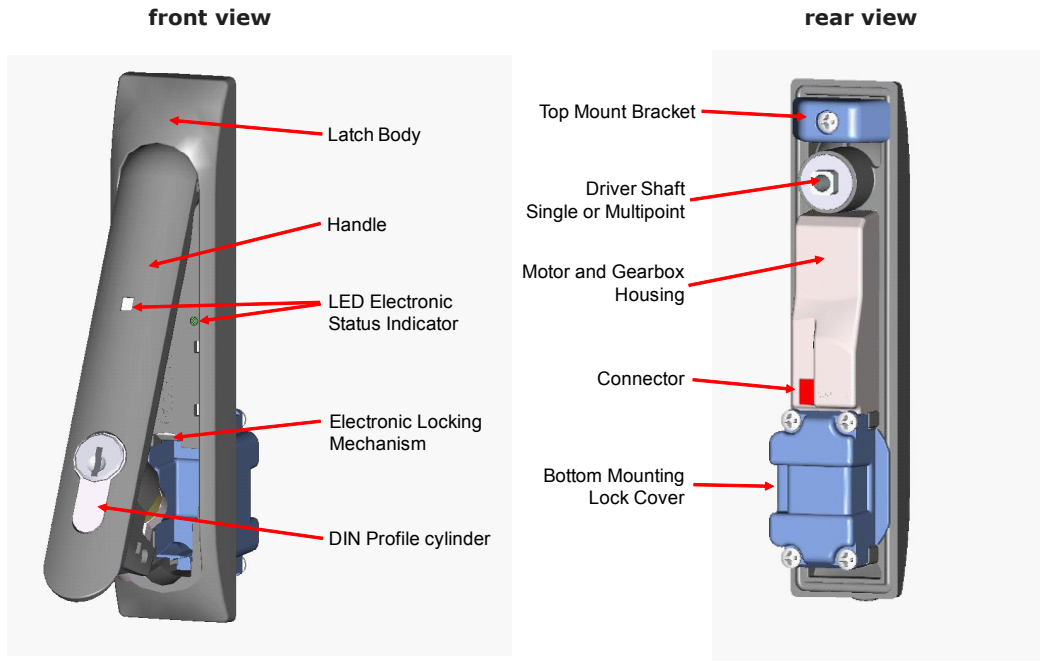

Cut Sheet

DP-ZM-E1

Cut_Sheet_EN_25-05-09_conteg©

Electronic door lock includes:

- Latch body
- Half cylinder plug with 3 keys
- Cable for connecting – length 4m; one end is without connector for unterminated connecting to various equipment

PIN 1: V_{DD}
PIN 2: V_{SS}
PIN 3: NC
PIN 4: IN_{SLIDE}
PIN 5: OUT_{SLIDE (EM LOCK)}
PIN 6: OUT_{MARSHAL LOCK}