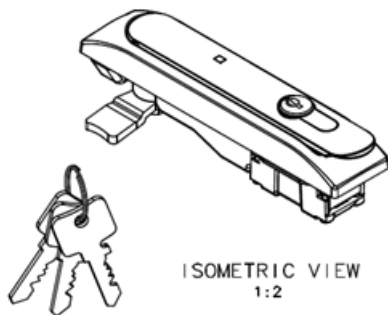

Cut Sheet

DP-ZM-E1

Cut_Sheet_EN_25-05-09_conteg©

Electronic door lock includes:

- Latch body
- Half cylinder plug with 3 keys
- Cable for connecting – length 4m; one end is without connector for unterminated connecting to various equipment

PIN 1: V_{DD}
PIN 2: V_{SS}
PIN 3: NC
PIN 4: IN_{SLIDE}
PIN 5: OUT_{SLIDE (EM LOCK)}
PIN 6: OUT_{MARSHAL LOCK}