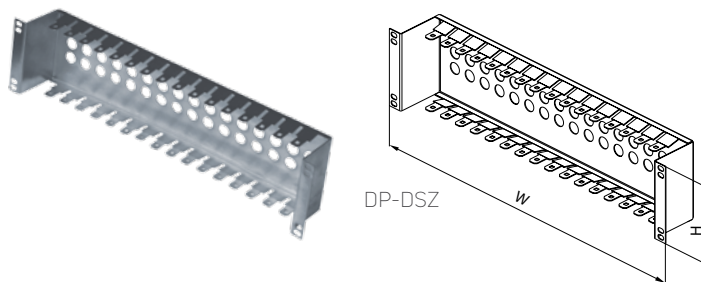

PATCH PANELS

19" PANELS FOR 110 CONNECTING BLOCKS

DP-ZA-2U-110

- For installation of 110 connecting blocks in 19" racks
- Available in 2U and 4U
- Color: powder-coated RAL 9005
- Can install up to 100 pairs for 2U height (incl. wire management)
- Package includes panels for 100 blocks

Code	H (in U)	For		Package
		110 block	Cable man. panel	
DP-ZA-2U-110	2	1 pc	1 pc	5 pcs
DP-ZA-4U-110	4	2 pcs	2 pcs	5 pcs

19" PATCH PANELS FOR KEYSTONE MODULES

PP-02-24

- For installation of Keystone rack modules
- Available in heights of 1U, 2U and 3U
- Can install up to 16 Keystone modules for 1U height (hole size 16.7×24.3 mm)
- Color: powder-coated RAL 9005
- Each module requires DP-KEY adaptor
- Package includes: 1x panel for keystones

Code	H (in U)	Width	No. of positions	Package
PP-01-16	1	19"	16	1 pc
PP-02-24	2	19"	24	1 pc
PP-02-32	2	19"	32	1 pc
PP-03-48	3	19"	48	1 pc

19" PATCH PANELS FOR LSA-PLUS MODULES

DP-DSZ

- For installation of LSA-PLUS modules (96 mm spacing)
- 16 positions for 10 pairs of LSA-PLUS modules
- Zinc-plated finish
- Package includes: 1x panel for LSA-PLUS modules