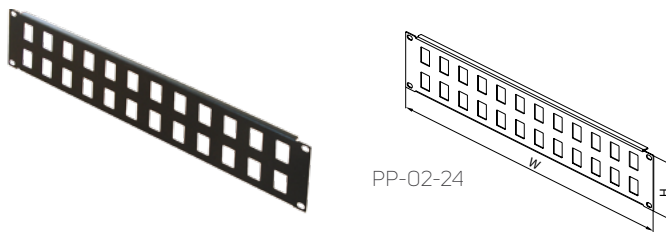

PATCH PANELS

19" PANELS FOR 110 CONNECTING BLOCKS

DP-ZA-2U-110

- For installation of 110 connecting blocks in 19" racks
- Available in 2U and 4U
- Color: powder-coated RAL 9005
- Can install up to 100 pairs for 2U height (incl. wire management)
- Package includes panels for 100 blocks

Code	H (in U)	For		Package
		110 block	Cable man. panel	
DP-ZA-2U-110	2	1 pc	1 pc	5 pcs
DP-ZA-4U-110	4	2 pcs	2 pcs	5 pcs

19" PATCH PANELS FOR KEYSTONE MODULES

PP-02-24

- For installation of Keystone rack modules
- Available in heights of 1U, 2U and 3U
- Can install up to 16 Keystone modules for 1U height (hole size 16.7×24.3 mm)
- Color: powder-coated RAL 9005
- Each module requires DP-KEY adaptor
- Package includes: 1x panel for keystones

Code	H (in U)	Width	No. of positions	Package
PP-01-16	1	19"	16	1 pc
PP-02-24	2	19"	24	1 pc
PP-02-32	2	19"	32	1 pc
PP-03-48	3	19"	48	1 pc

19" PATCH PANELS FOR LSA-PLUS MODULES

DP-DSZ

- For installation of LSA-PLUS modules (96 mm spacing)
- 16 positions for 10 pairs of LSA-PLUS modules
- Zinc-plated finish
- Package includes: 1x panel for LSA-PLUS modules