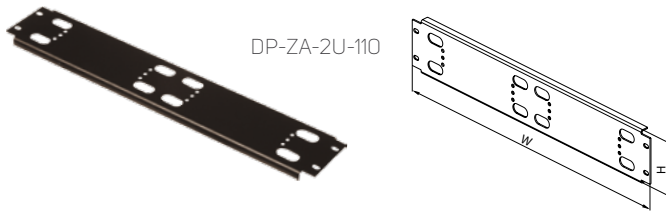

PATCH PANELS

19" PANELS FOR 110 CONNECTING BLOCKS

DP-ZA-2U-110

- For installation of 110 connecting blocks in 19" racks
- Available in 2U and 4U
- Color: powder-coated RAL 9005
- Can install up to 100 pairs for 2U height (incl. wire management)
- Package includes panels for 100 blocks

Code	H (in U)	For		Package
		110 block	Cable man. panel	
DP-ZA-2U-110	2	1 pc	1 pc	5 pcs
DP-ZA-4U-110	4	2 pcs	2 pcs	5 pcs

19" PATCH PANELS FOR KEYSTONE MODULES

PP-02-24

- For installation of Keystone rack modules
- Available in heights of 1U, 2U and 3U
- Can install up to 16 Keystone modules for 1U height (hole size 16.7×24.3 mm)
- Color: powder-coated RAL 9005
- Each module requires DP-KEY adaptor
- Package includes: 1x panel for keystones

Code	H (in U)	Width	No. of positions	Package
PP-01-16	1	19"	16	1 pc
PP-02-24	2	19"	24	1 pc
PP-02-32	2	19"	32	1 pc
PP-03-48	3	19"	48	1 pc

19" PATCH PANELS FOR LSA-PLUS MODULES

DP-DSZ

- For installation of LSA-PLUS modules (96 mm spacing)
- 16 positions for 10 pairs of LSA-PLUS modules
- Zinc-plated finish
- Package includes: 1x panel for LSA-PLUS modules